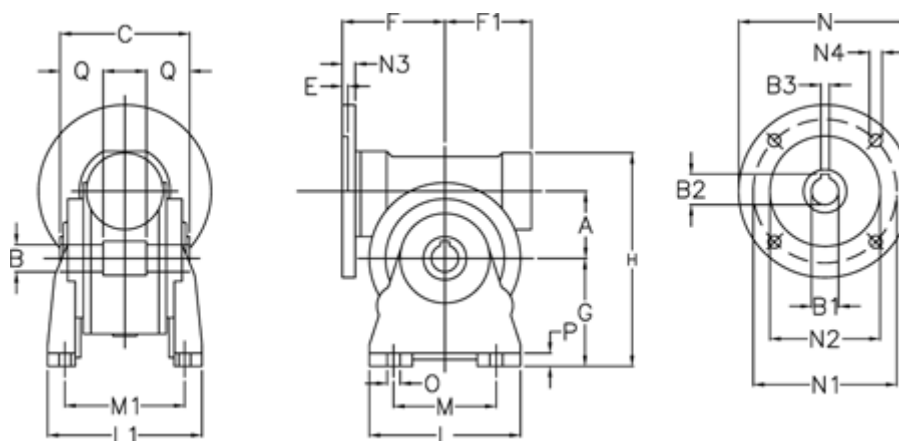

Data Sheet

Article number: 3902044028223
Description: Worm gear
VF 44-A-28-63B14

Measures

A	= 44.6	F1	= 54	N1	= 75
B	= 18 H7	G	= 72	N2	= 60
B1 E7	= 11	H	= 143	N3	= 8
B2	= 12.8	L	= 90	N4	= 5.5
B3 H9	= 4	L1	= 98	O	= 8.5
C	= 64	M	= 52	P	= 10
E	= 2	M1	= 81	Q	= 24.5
F	= 65	N	= 90		